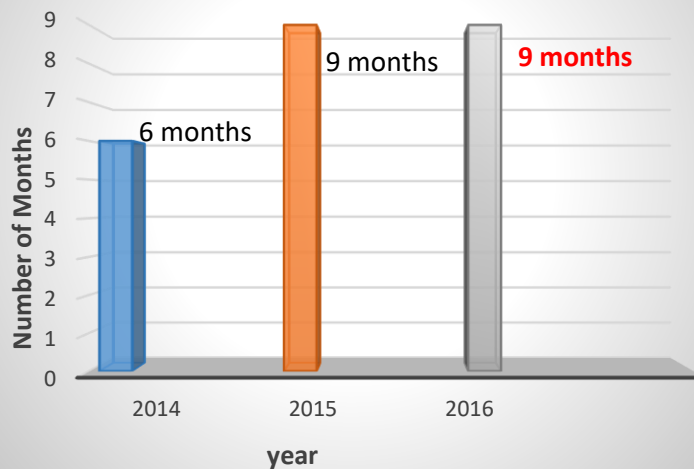

UPRM-BSN Program Outcomes

Graduates success on PR Board Examination (Resultados de Reválida – PR)

On Time Graduation Rates (Tiempo de graduación)

Graduates' Employment Rate (Tasas de Empleo)

References: Office of the Director UPRM-BSN; Alumni Survey; Associate Director's student records, and

<http://oiip.uprm.edu/tasas-de-graduacion-retencion-y-terminacion-a-tiempo/>