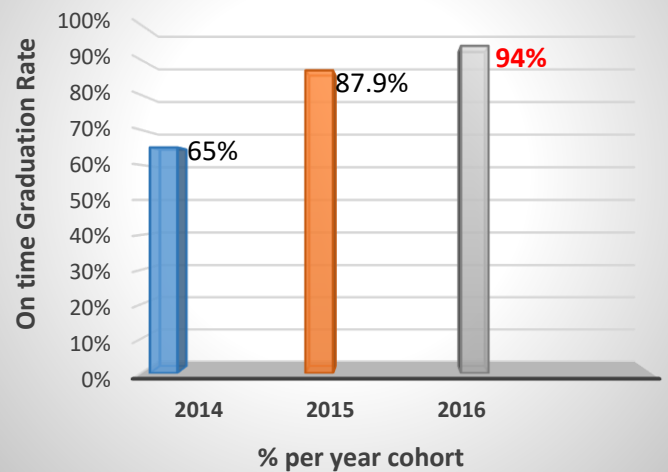

UPRM-BSN Program Outcomes

Graduates success on PR Board Examination (Resultados de Reválida – PR)

On Time Graduation Rates (Tiempo de graduación)

Graduates' Employment Rate (Tasas de Empleo)

References: Office of the Director UPRM-BSN; Alumni Survey; Associate Director's student records, and